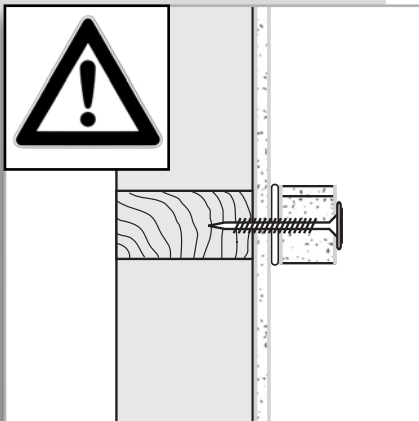

LUX ELEMENTS®-RELAX-BA-CO FLOAT ...

Instructions for assembly · Instructions de montage · Instrucciones de montaje

Made in Germany

RELAX-BA-CO FLOAT S