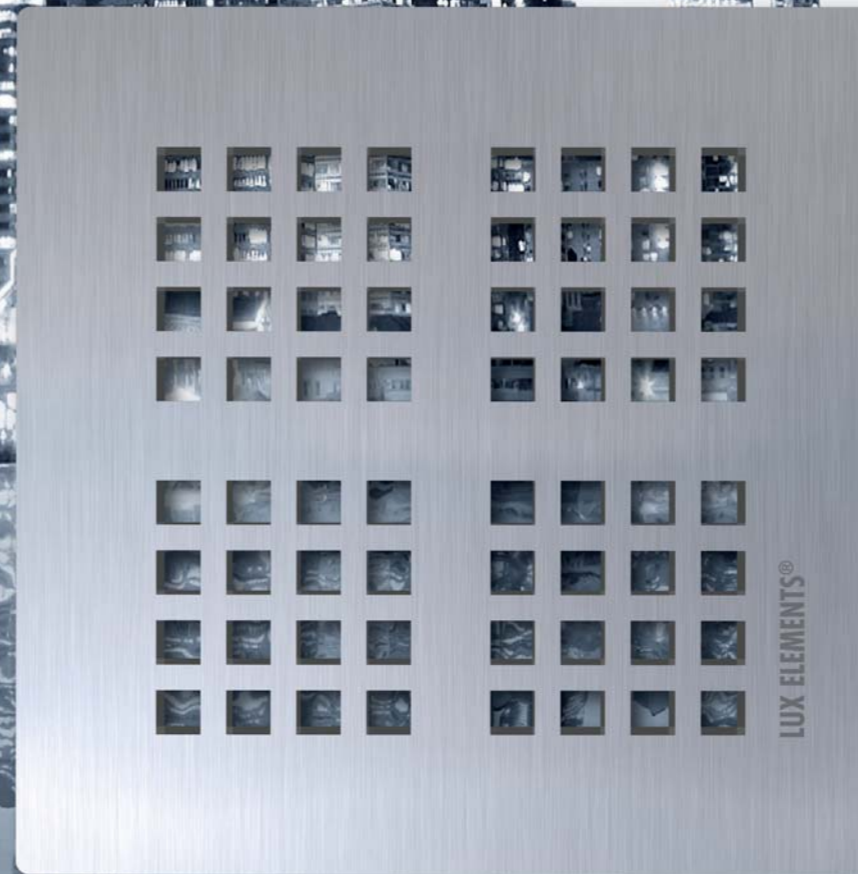

CUBE

LUX ELEMENTS®-TUB stainless steel design grates

Geometrically pure

You like things to be tidy and structured? Then the 'CUBE' design grate with its geometrical forms is just right for you and your shower. This accessory gives your bathroom an elegant appearance and a touch of big city flair.