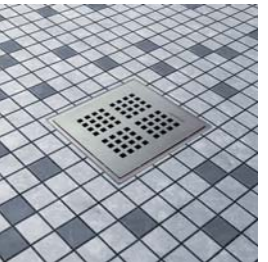

A close-up photograph of stainless steel design grates. The image shows a textured surface with several circular, raised elements that resemble rivets or decorative studs. The lighting creates highlights and shadows, emphasizing the metallic texture and the three-dimensional quality of the design.

Let the sun shine

**design grate
'LUMEN'**

Every day begins in the bathroom. Add warm sunshine and your mood couldn't be better. Bring your sunshine into the shower with shining stainless steel! With the 'LUMEN' design grate it shines every day – just for you and your loved ones.

CUBE

LUX ELEMENTS®-TUB stainless steel design grates

Geometrically pure

**design grate
'CUBE'**

You like things to be tidy and structured? Then the 'CUBE' design grate with its geometrical forms is just right for you and your shower. This accessory gives your bathroom an elegant appearance and a touch of big city flair.