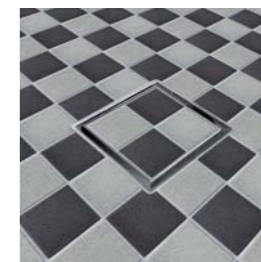

LUX ELEMENTS®-TUB stainless steel design grates

Creative variety

**design grate
'VARI'**

Almost invisible. The 'VARI' design grate adapts itself to its environment like a chameleon.

Whether strong natural ceramics or fine mosaic: the cover of the grate looks just like the shower base. For everyone who loves the discrete.