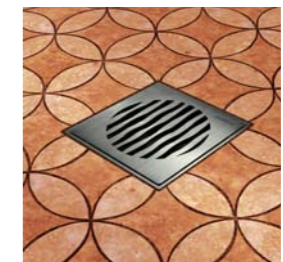

LUX ELEMENTS®-TUB stainless steel design grates

Mediterranean flair

**design grate
'MARE'**

Soft undulations remind you of a calm sea. The stainless steel surface shines like water in the sun.

The 'MARE' design grate conjures up visions of your last holiday. Or your next one....?!